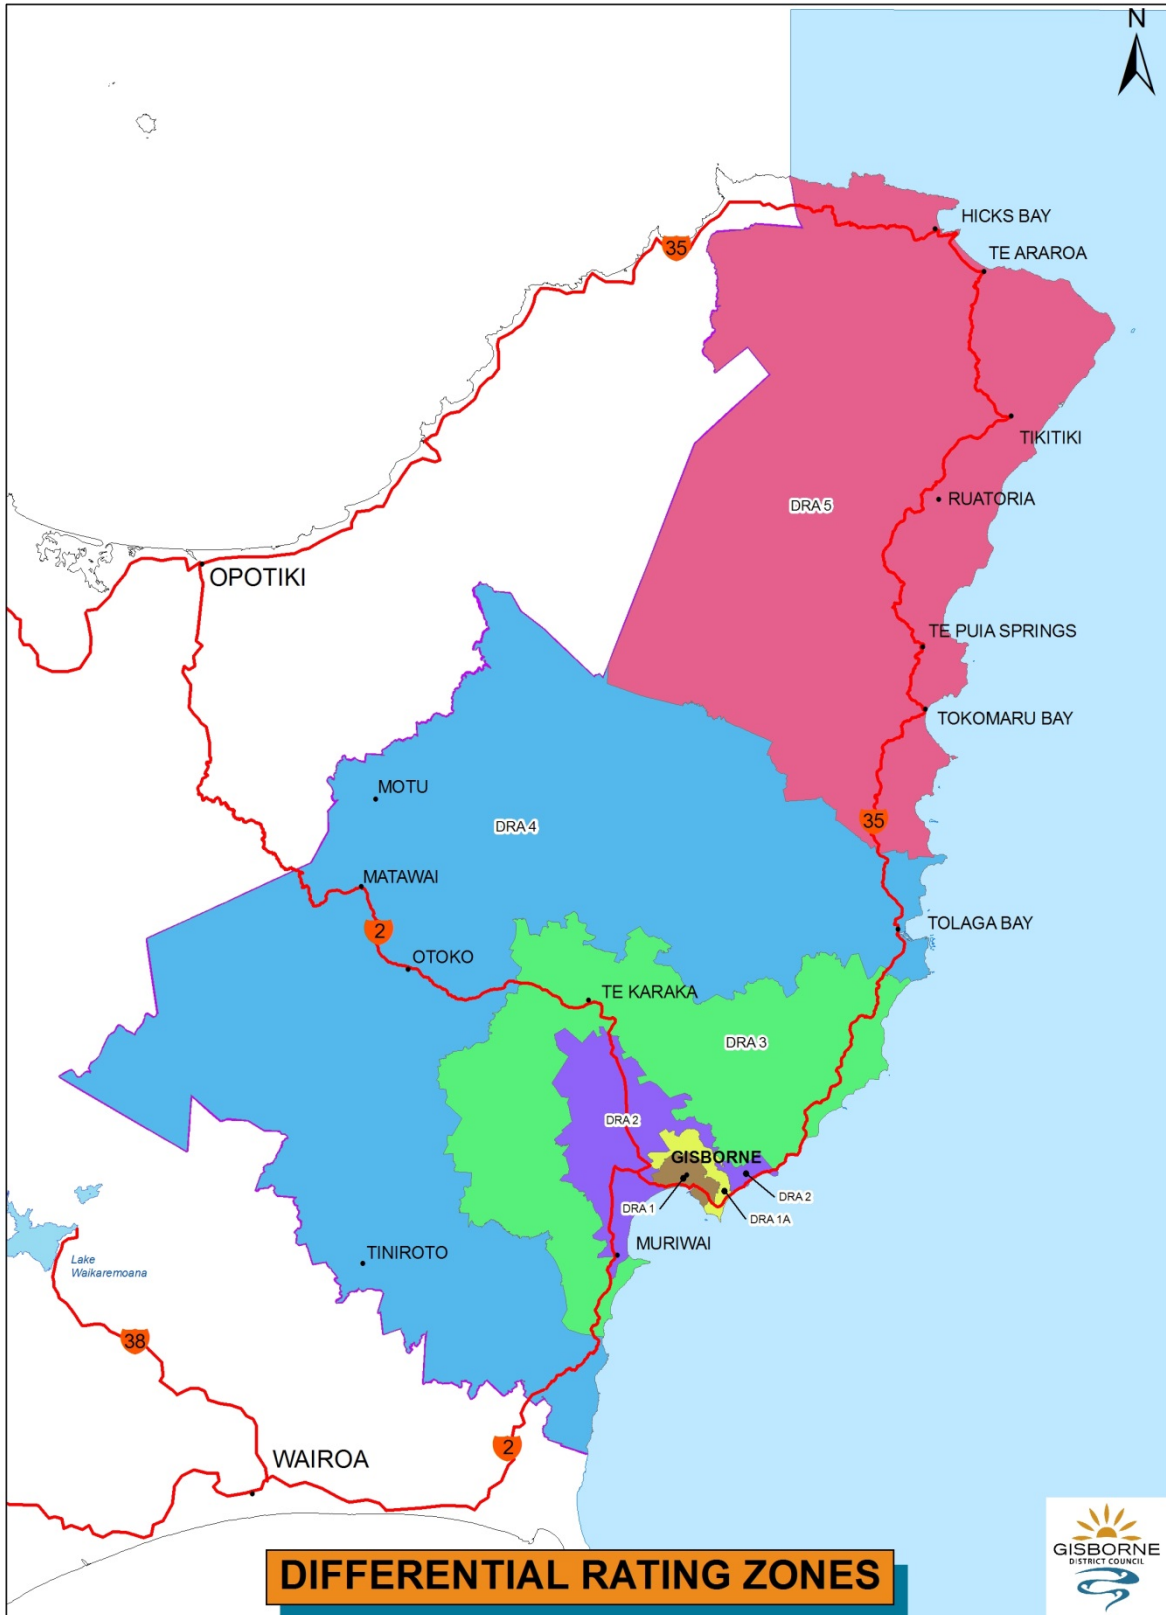

Appendix 2 – Maps of Differential Rating Zones

DIFFERENTIAL RATING ZONES

Land Data Services

Contains Crown Copyright Data - Sourced from Land Information NZ.
Orthophotography - Terralink International Ltd.

Scale 1:500,000