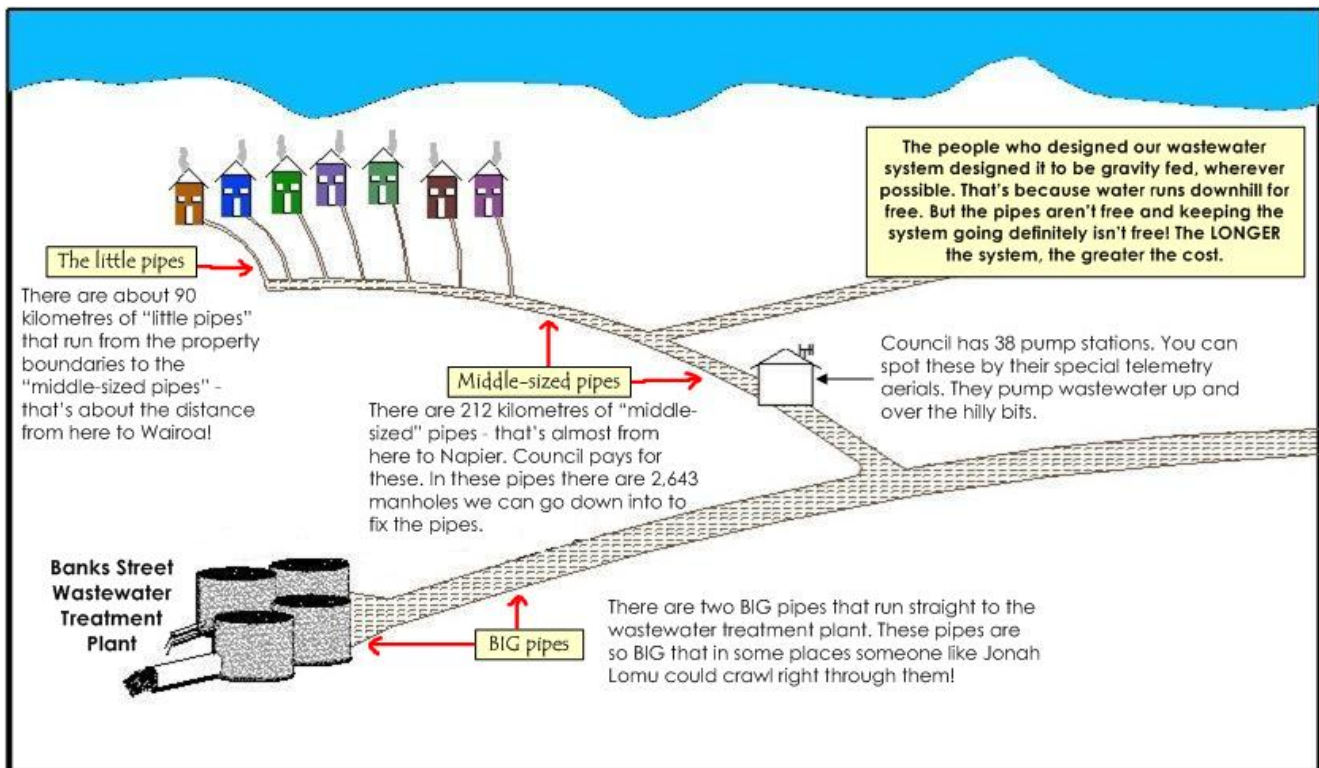

WASTEWATER

Activity 5

Wastewater Facts

- o Wastewater is sometimes called sewage. Wastewater or sewage is all the water and waste that goes down the drains in our homes. This is **greywater** from our baths, showers, laundry tubs, hand basins and sinks, and waste from our toilets.
- o In most parts of Gisborne city, wastewater drains into pipes that are buried under the ground. Sewer pipes are part of the wastewater system (or sewerage system).
- o The wastewater system also takes away dirty water from schools, hospitals, factories and other workplaces.
- o About 13 million litres of wastewater flows through the main sewer pipes to the Banks Street Wastewater Treatment Plant each day.

1. Prepare a presentation explaining Gisborne's wastewater system to someone who doesn't know about it. You can use a board, flipcharts, or even a computer presentation. Include illustrations to make it fun!
2. How many words can you make out of wastewater? (Here's a hint – your teacher has a list of 115 different words. Some of the words are difficult, but do the best you can!).