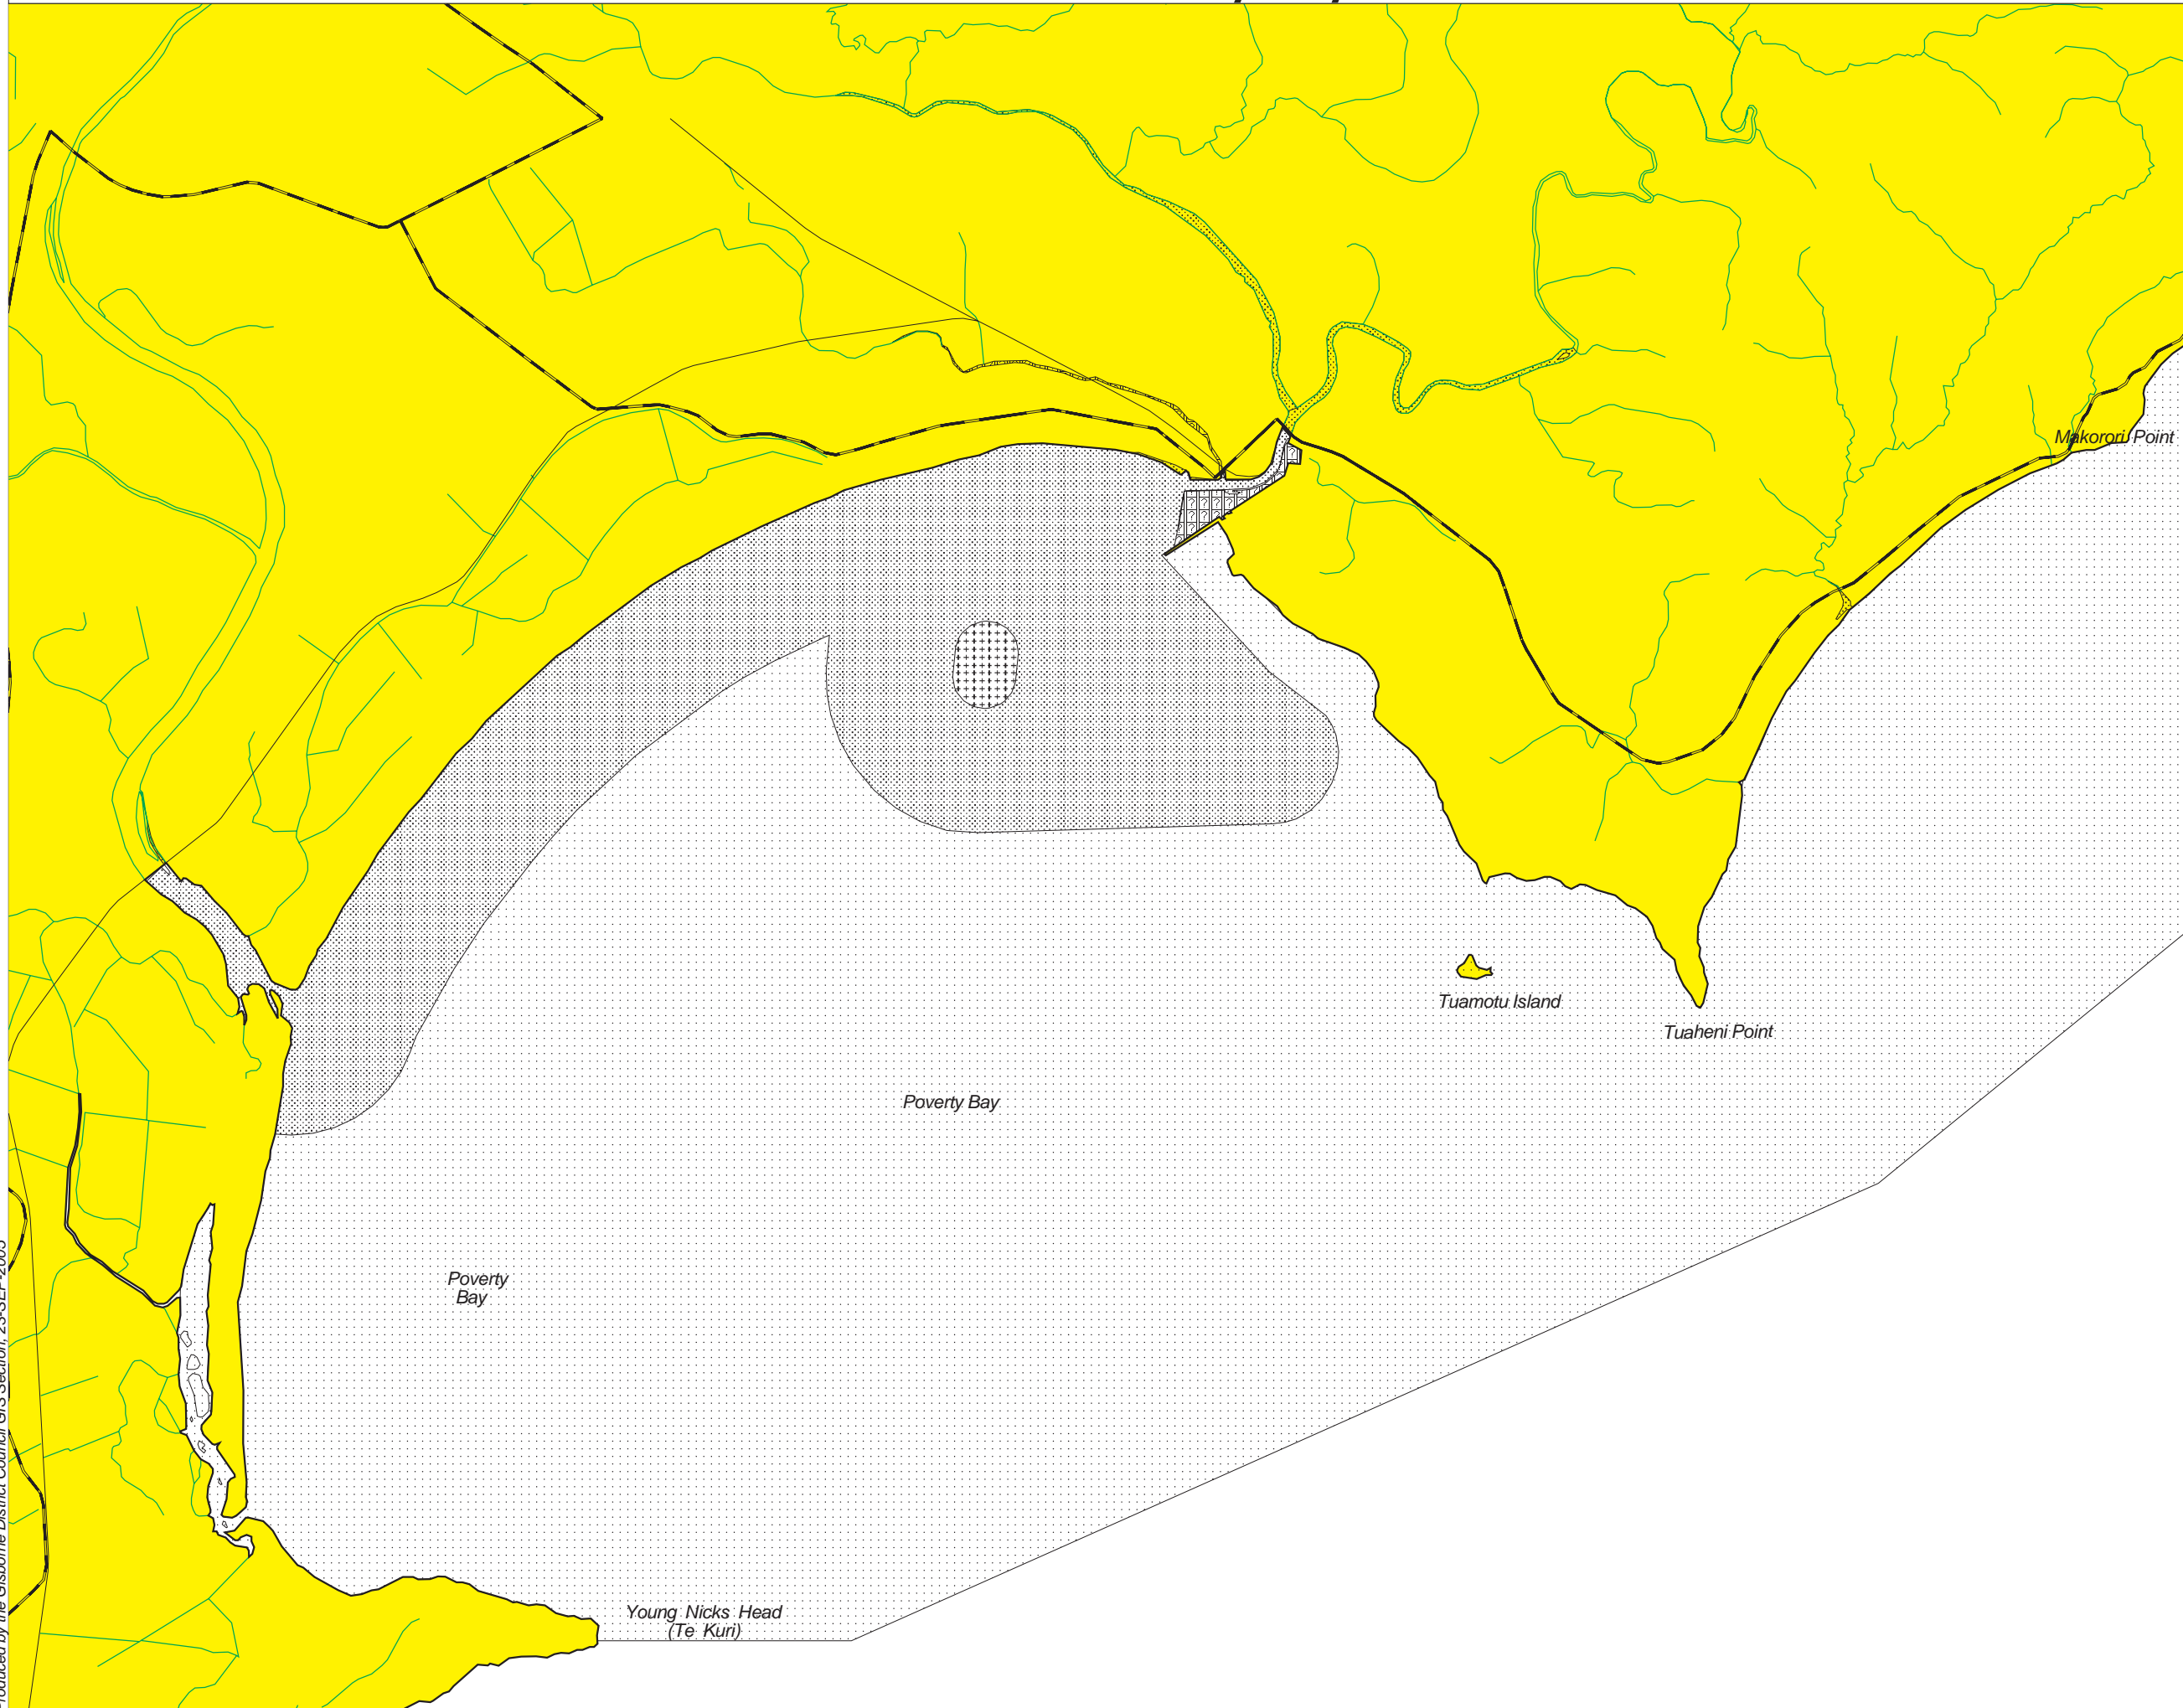

Classification of Poverty Bay and Coastal Waters

Map 7.1

-  SA Classification
-  SB Classification
-  SC Classification
-  SD Classification
-  State Highway

Scale 1:50000